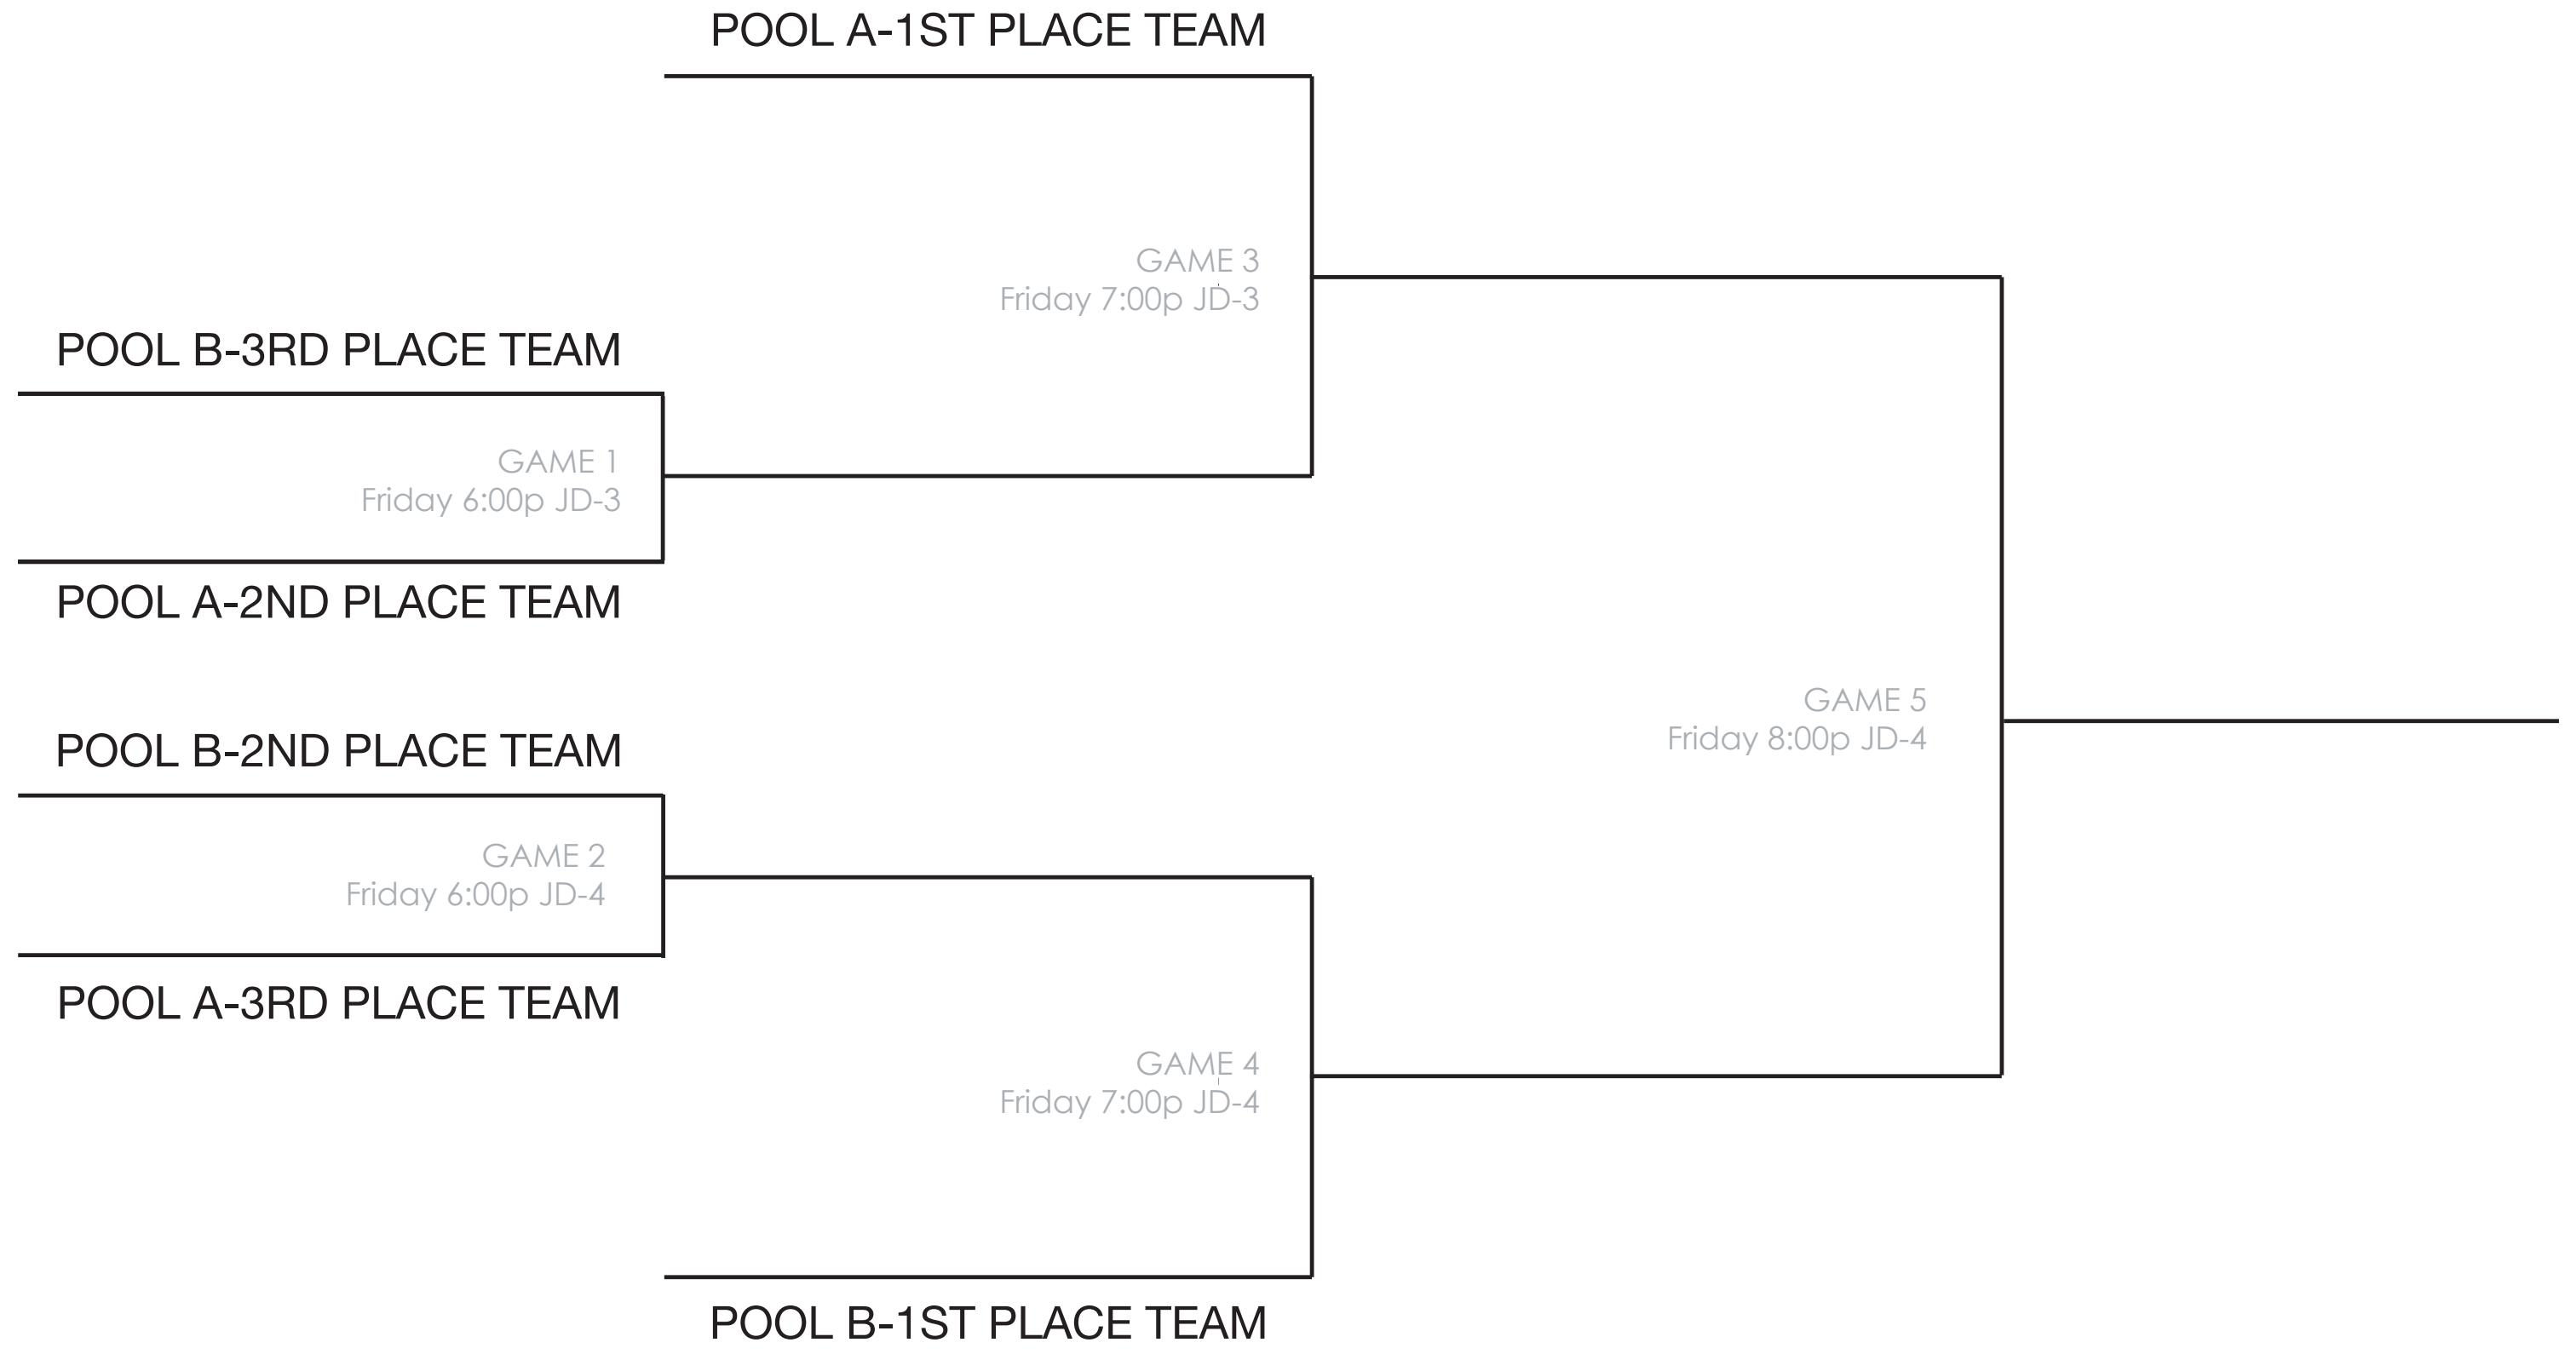

“A” DIVISION

2023

Winner's Bracket

2023

LABOR. #310B

1

GAME 1
Thursday 6:00p JD-1

8

GAME 3
Thursday 7:00p JD-1

6

P.F. #120B

2

USW #979B

GAME 4
Thursday 7:00p JD-2

7

BOIL. #744

GAME 5
Thursday 8:00p JD-1

GAME 7
Thursday 9:00p
JD-2

GAME 6
Thursday 8:00p JD-2

GAME 14
Friday 9:30p
JD-1

Loser's Bracket

L1

GAME 8
Friday 5:30p JD-1

L2